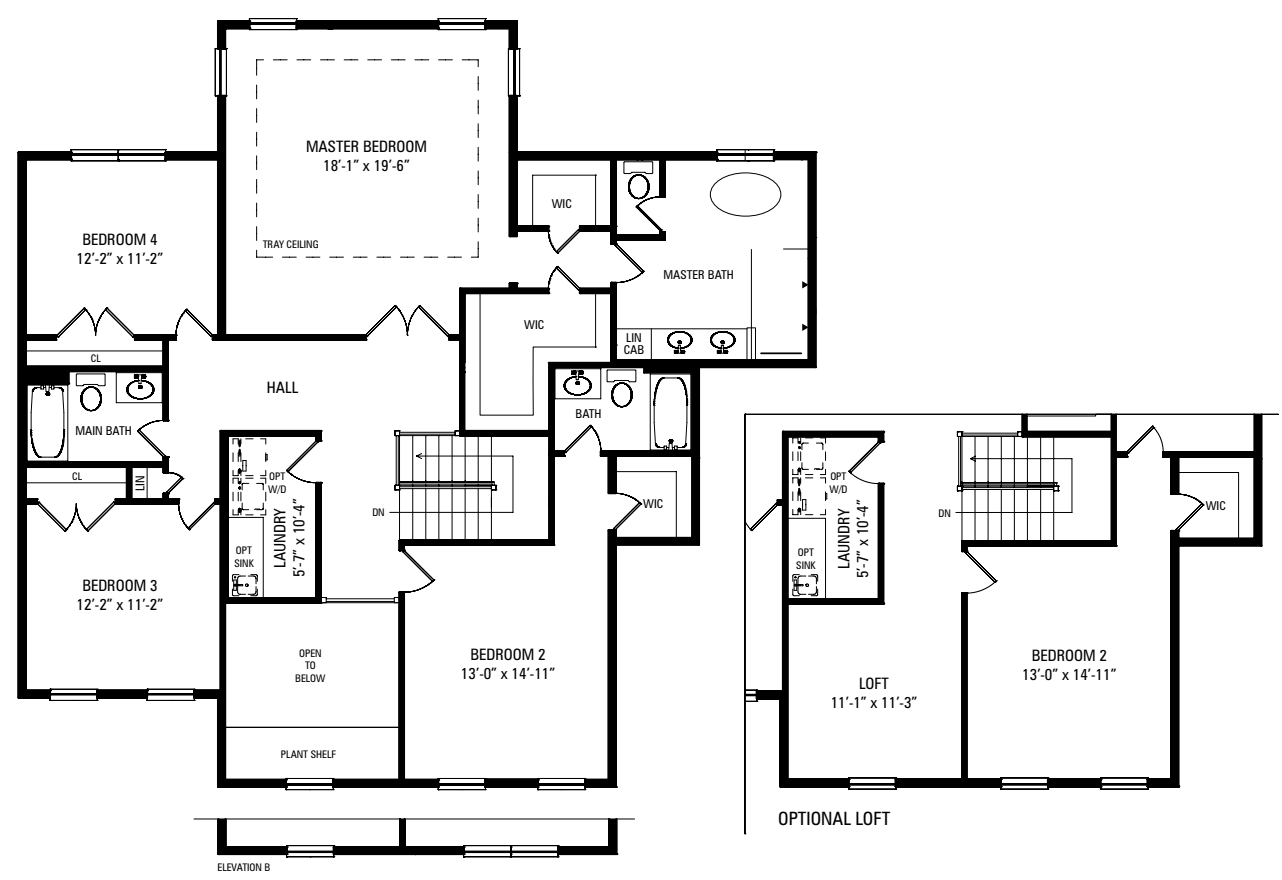

Elevation B

Elevation A

KAPLANPOINTOFWOODS.COM

ROSE

3,638 Square Feet | 4 Bedroom | 3.5 Bath | 2-Car Garage
In-Law Suite +388 sq.ft. | Sunroom +136 sq.ft. | Loft +131 sq.ft. | Bedroom 5 +31 sq. ft.

ROSE

3,638 Square Feet | 4 Bedroom | 3.5 Bath | 2-Car Garage

In-Law Suite +388 sq.ft. | Sunroom +136 sq.ft. | Loft +131 sq.ft. | Bedroom 5 +31 sq.ft.

First Floor
1,984 Square Feet

Second Floor
1,654 Square Feet

Optional Finished Basement
1,854 Square Feet