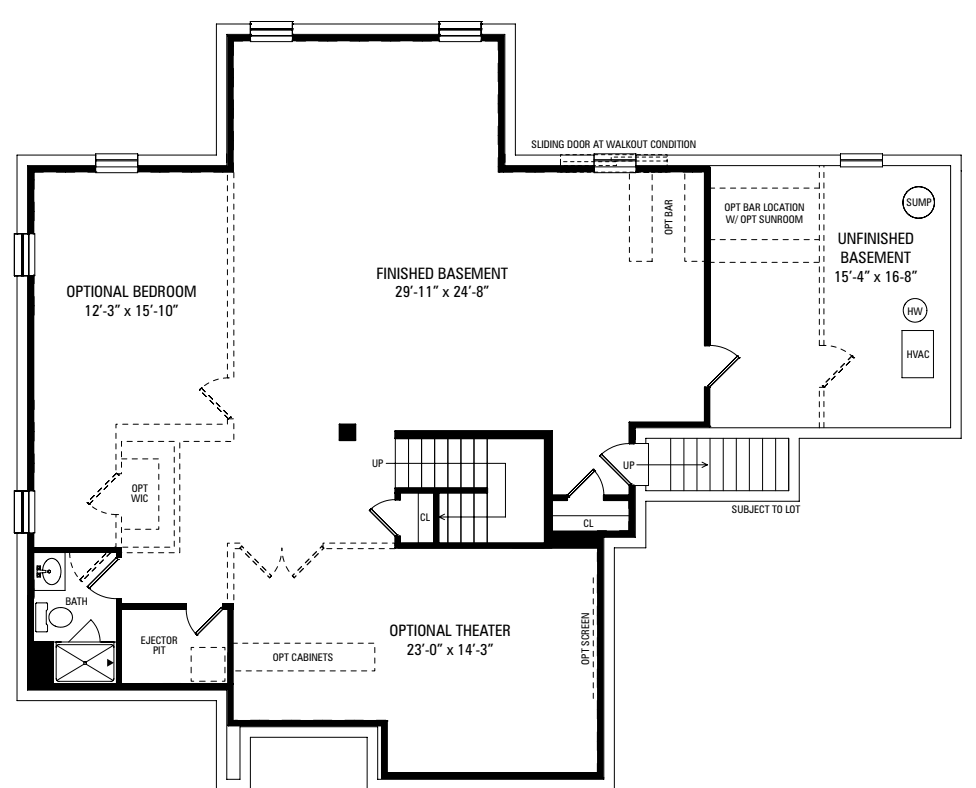

Elevation B

Elevation A

KAPLANPOINTOFWOODS.COM

ROSE

3,638 Square Feet | 4 Bedroom | 3.5 Bath | 2-Car Garage
In-Law Suite +388 sq.ft. | Sunroom +136 sq.ft. | Loft +131 sq.ft. | Bedroom 5 +31 sq. ft.

ROSE

3,638 Square Feet | 4 Bedroom | 3.5 Bath | 2-Car Garage

In-Law Suite +388 sq.ft. | Sunroom +136 sq.ft. | Loft +131 sq.ft. | Bedroom 5 +31 sq.ft.

First Floor
1,984 Square Feet

Second Floor
1,654 Square Feet

Optional Finished Basement
1,854 Square Feet