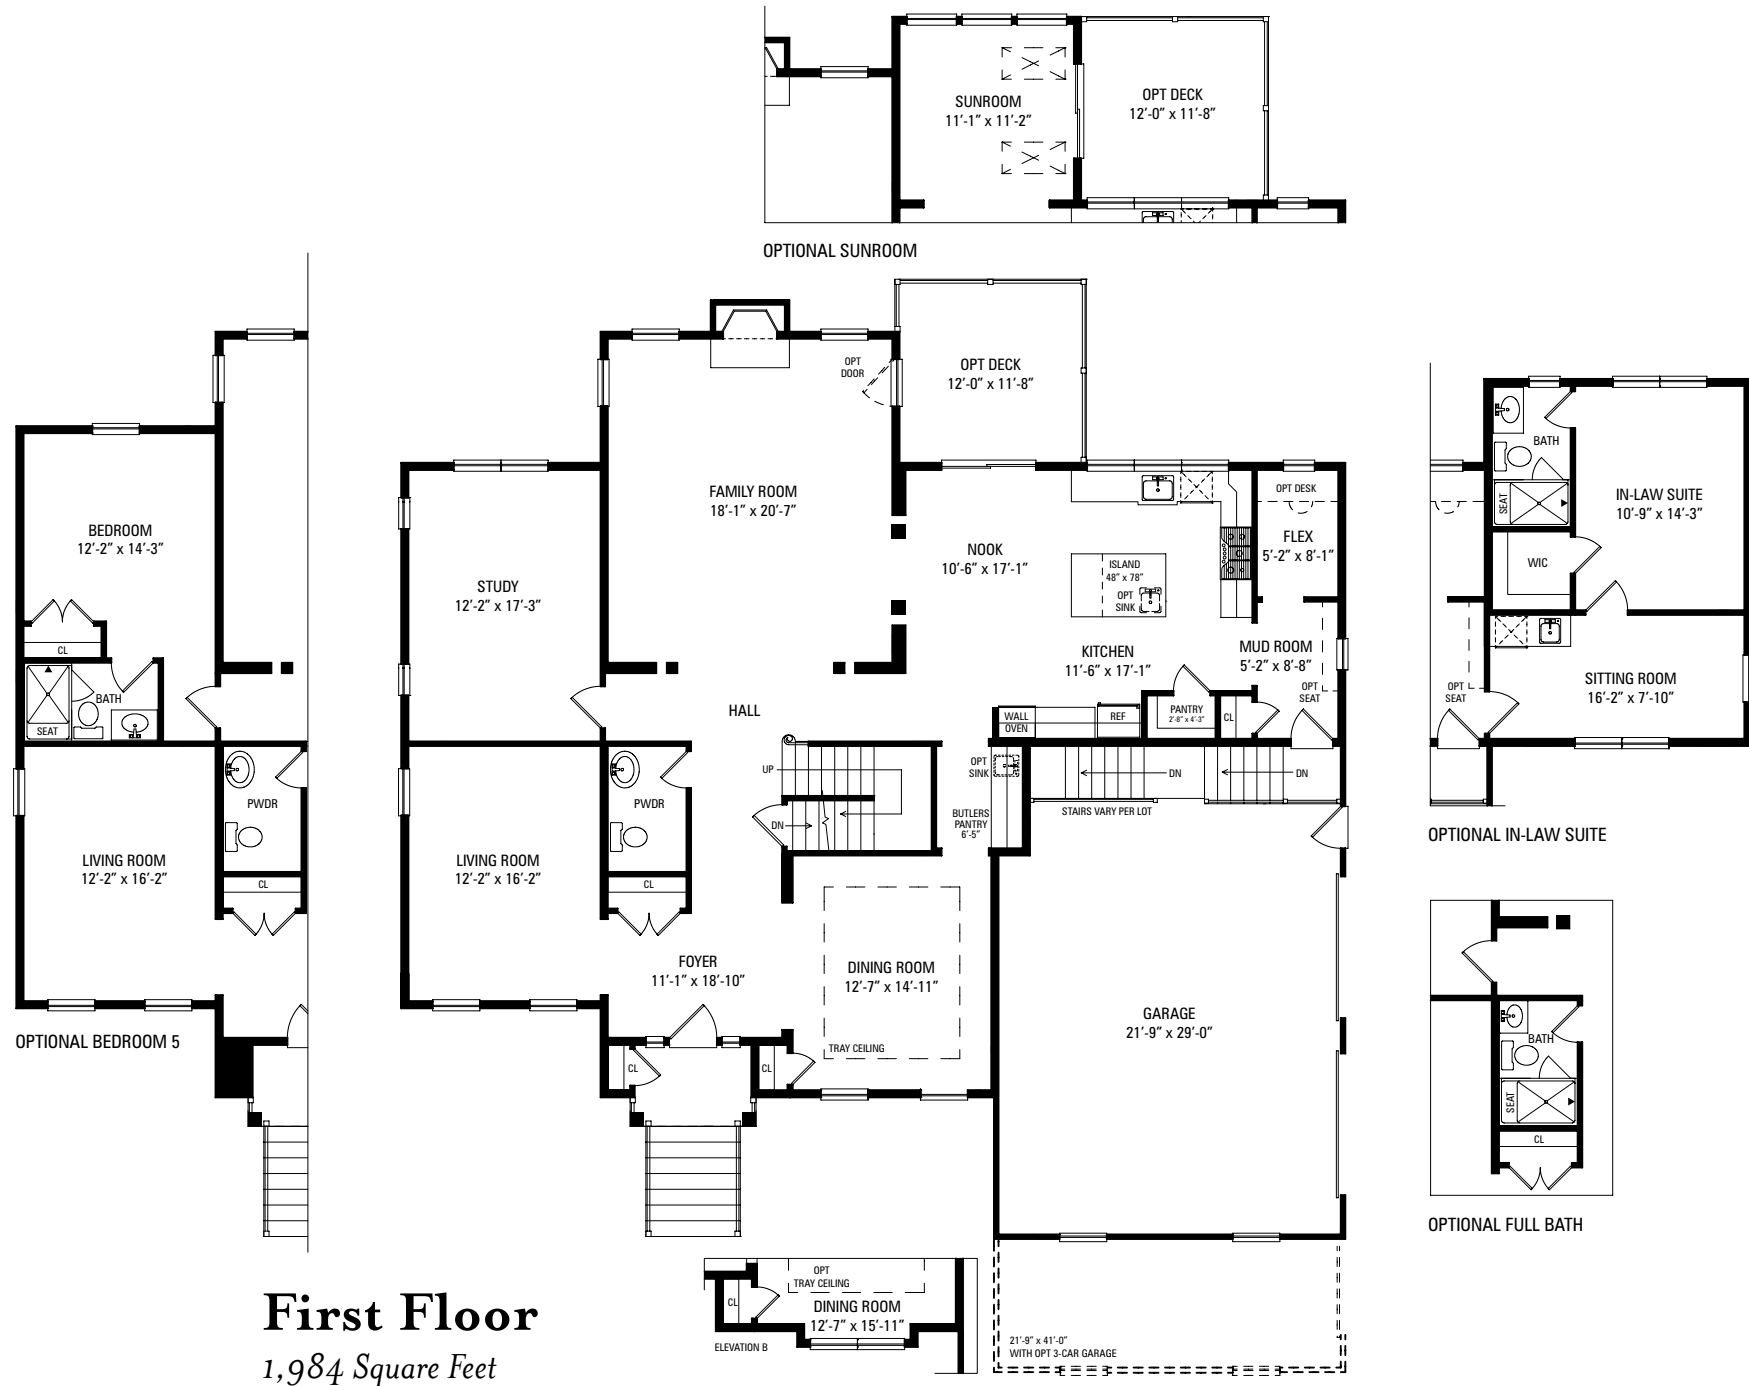

Elevation B

Elevation A

KAPLANPOINTOFWOODS.COM

ROSE

3,638 Square Feet | 4 Bedroom | 3.5 Bath | 2-Car Garage
In-Law Suite +388 sq.ft. | Sunroom +136 sq.ft. | Loft +131 sq.ft. | Bedroom 5 +31 sq. ft.

ROSE

3,638 Square Feet | 4 Bedroom | 3.5 Bath | 2-Car Garage

In-Law Suite +388 sq.ft. | Sunroom +136 sq.ft. | Loft +131 sq.ft. | Bedroom 5 +31 sq.ft.

First Floor
1,984 Square Feet

Second Floor
1,654 Square Feet

Optional Finished Basement
1,854 Square Feet